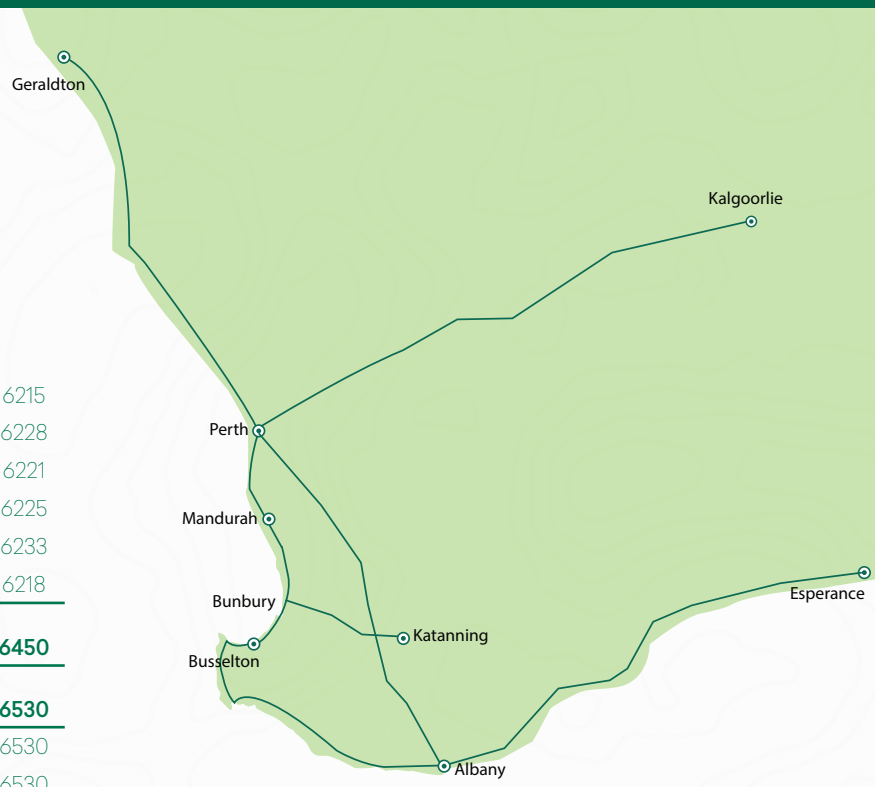

Regions Covered

The towns listed below are serviced overnight each weekday or twice weekly as listed with deliveries in those towns and suburbs made AM the next working day.

Albany (Mon-Fri) 6330

Denmark *	6330
King River *	6330
Little Grove *	6330
Many Peaks	6328
Mt Barker *	6324
Mt Romance	6333
Narrikup *	6326
Walpole *	6398
Youngs Siding *	6330

Waroona *	6215
Waterloo	6228
Wokalup *	6221
Worsley *	6225
Wellesley *	6233
Yarloop *	6218

Esperance* (Mon-Fri) 6450

Geraldton (Mon-Fri) 6530

Beachlands	6530
Bluff Point	6530
Cape Burney *	6530
Carnamah *	6517
ChapmanValley *	6532
Denham **	6537
Dongara *	6525
Drummond Cove *	6532
Glenfield	6532
Greenough *	6530
Irwin *	6525
Kalbarri **	6536
Meru	6530
Mingenew *	6522
Morowa *	6623
Moresby	6530
Mullewa *	6630
Narngulu	6532
Northampton **	6535
Port Denison *	6525
Seaford	6530
Spalding	6530
Strathalbyne	6530
Tarcoola	6530
Three Springs *	6519
Utakarra	6530
Wandina	6530
Walkaway *	6528
Webborton	6530
White Peak	6532
Wonthella	6530
Wooree	6530

Busselton (Mon-Fri) 6280

Anniebrook *	6280
Alex/Bridge *	6288
Abba River	6280
Augusta *	6290
Bunker Bay *	6280
Carbunup River *	6280
Cowaramup *	6284
Dunsborough *	6281
Eagle Bay *	6281
East Brook *	6260
Forrest Grove *	6286
Gnarabup *	6285
Gracetown *	6284
Jindong *	6280
Karridale *	6288
Ludlow	6280
Marybrook *	6280
Margaret River *	6285
Meelup *	6281
Metricup *	6280
Nannup **	6275
Prevelly *	6285
Quedjinup *	6281
Quindalup *	6281
Rosabrook *	6285
Smiths Beach *	6282
Vasse *	6280
Wilyabrup *	6280

Mandurah (Mon-Fri) 6210

Greenfields	6210
Halls Head	6210
Rockingham	6168
Pinjarra	6208
Mandogalup	6167
Yunderup	6208

Please Note: Towns marked with an asterisk (* or **) are on forwarded from the appropriate major towns through a network of local carriers with delivery in most cases by PM the next working day after despatch. These towns attract an additional on forwarding charge to cover expenses from other carriers.